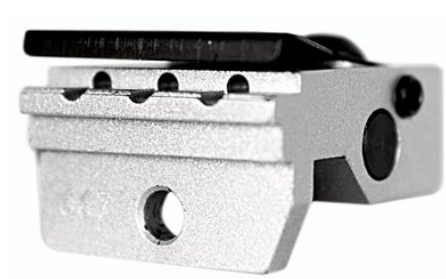

Product data sheet

624 667 0 01

Locator

General

Article Number	624 667 0 01
EAN	4049002022975
Weight	30 g
Dimension	36 x 17 x 28 mm
Dimension packaging	75 x 57 x 45 mm

Specifications

Compatibility	PEW 12 E-PEW 12
---------------	-----------------